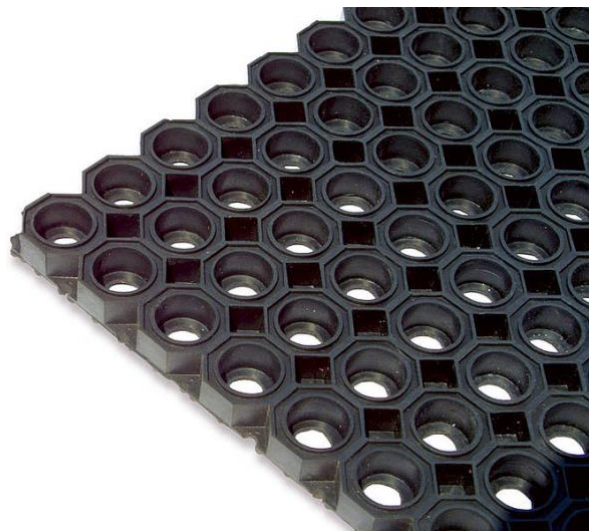

## Data sheet GUM + Brush

<b>Surface:</b>	Honeycomb
<b>Underneath:</b>	Studs, 3 mm high (for water expiry)
<b>Material:</b>	Solid rubber, abrasion-proof and weather-proof
<b>EN685:</b>	23-34
<b>BottomStatik:</b>	Closed or open
<b>Properties:</b>	High cleaning effect. True to size, robust and easy to clean. Special for water- and snow areas suitable.
<b>Height:</b>	23 mm
<b>Standardsize:</b>	100 x 150 cm
<b>Custom made:</b>	- in every desired measure - several parts, agglutinate - triangular, trapezoidal or circularly
<b>Connectors:</b>	made of rubber for mats with open bottom
<b>Colour:</b>	black

**Insert Brushes:** corpus Polypropylene (PP) black  
**brushes:** Polyamid 6.6 (PA)  
**Colours:** black, orange, brown, grey, red, blue, green, yellow, pink